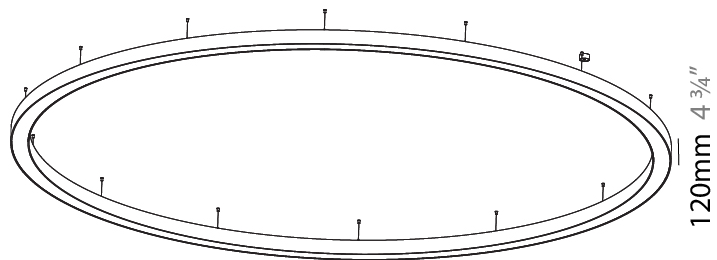

GENERAL

Series: Glorious
Subseries: Glorious
Brand: Prolight
Division: Architectural
Mounting Type: Suspension
Mounting Location: Ceiling
Subcategory: Ambient

PHYSICAL

Shape: Round
Diameter (mm): 5400
Diameter (in): 212 5/8
Depth (mm): 120
Depth (in): 4 3/4
Max. Overall Height (mm): 2120
Max. Overall Height (in): 83 7/16
Light Distribution: Direct
Weight (kg): 69.5
Weight (lbs): 152.9
Diffuser: PMMA - Opal or Micro-Prism
Fixture Finish: SSR / BKV / CWI / CRY / HAB / UFT / ITA / RUA / FTG / MYG / LOD / PUS / FRO / FUP / KIA / POP / BLS / SPG / MEY / GOH / GUM / CHC / COM / ABZ / JAG / OBR / MOS / ROR
Fixture Material: Aluminum

ELECTRICAL

Lamp Type: LED (Zhaga Standard)
Input Wattage (W): 280
Total Output Wattage (W): 224 / 179.2 (3500K)
Dimming: Non-Dimming / Phase Dimming (120Vac only) / 0-10V Dimming
Driver Included: Yes
Driver Location: Integrated
Driver Type: Constant Current
Driver Class: Class 2
Input Voltage (V): 120 - 277
Constant Current (MA): 350 / 1400 (3500K)

LED

Color Temperature (°K): 3000 / 3500 / 4000
Max. Delivered Lumen (lm): 25840 / 26754 / 27300
CRI: >80 CRI
Efficiency (%): 65
Lamp Life (hrs): 50000

OPTICAL

RATINGS AND CERTIFICATIONS

Certified By: Certified for North American Standards
IP rating: IP20

5100mm 200 13/16"

5400mm 212 5/8"