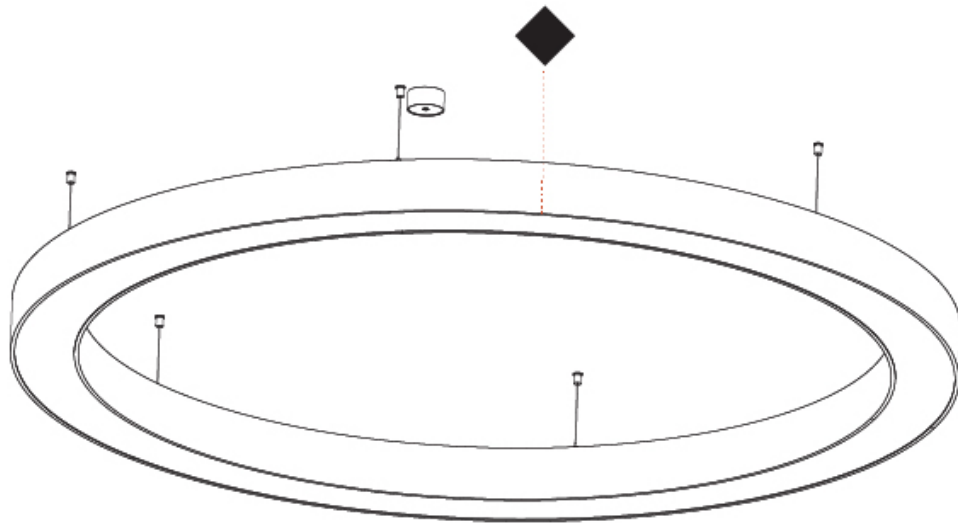

A30235-

PROJECT _____

TYPE _____

SPECIFIER _____

QUANTITY _____

DATE _____

A

GLORIOUS COLOR FINISH CHART