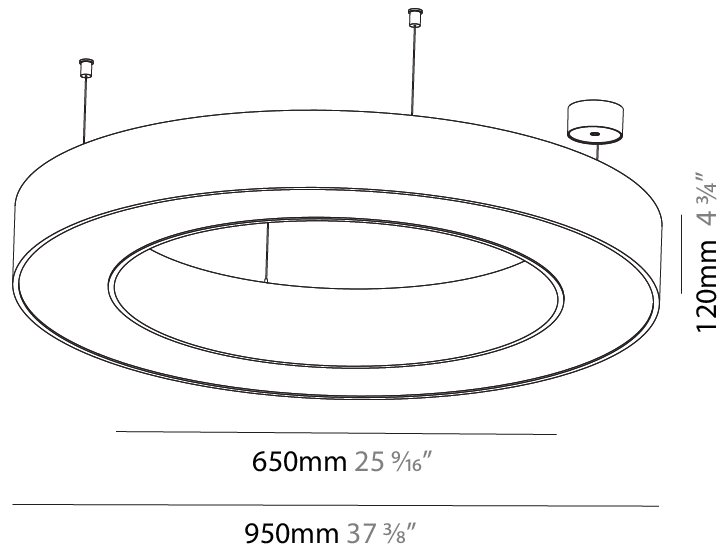

GENERAL

Series: Glorious
Subseries: Glorious
Brand: Prolicht
Division: Architectural
Mounting Type: Suspension
Mounting Location: Ceiling
Subcategory: Ambient

PHYSICAL

Shape: Round
Diameter (mm): 950
Diameter (in): 37 ⁷/₈
Height (mm): 120
Height (in): 4 ³/₄
Max. Overall Height (mm): 2120
Max. Overall Height (in): 83 ⁷/₁₆
Light Distribution: Direct
Weight (kg): 9.172
Weight (lbs): 20.22
Diffuser: [PMMA - Opal or Micro-Prism](#)
Fixture Finish: [SSR / BKV / CWI / CRY / HAB / UFT / ITA / RUA / FTG / MYG / LOD / PUS / FRO / FUP / KIA / POP / BLS / SPG / MEY / GOH / GUM / CHC / COM / ABZ / JAG / OBR / MOS / ROR](#)
Fixture Material: Aluminum

ELECTRICAL

Lamp Type: LED (Zhaga Standard)
Input Wattage (W): 45
Total Output Wattage (W): 36 / 28.8 (3500K)
Dimming: [Non-Dimming / Phase Dimming (120Vac only) / 0-10V Dimming](#)
Driver Included: Yes
Driver Location: Integrated
Driver Type: Constant Current
Driver Class: Class 2
Input Voltage (V): 120 - 277
Constant Current (MA): 350 / 900 (3500K)

LED

[Color Temperature (°K): 3000 / 3500 / 4000](#)
Max. Delivered Lumen (lm): 4150 / 4302 / 4390
CRI: >80 CRI
Efficiency (%): 65
Lamp Life (hrs): 50000

OPTICAL

RATINGS AND CERTIFICATIONS

Certified By: Certified for North American Standards
IP rating: IP20